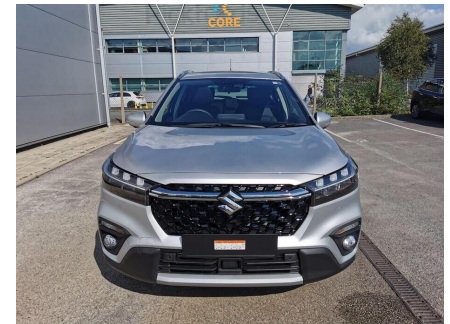

EASTHAM MOTORS

A friendly family business established for over 40 years

UP TO **10**
YEARS
WARRANTY

Suzuki S-Cross - 1.4 Boosterjet MHEV Ultra Euro 6 (s/s) 5dr

Only £26,099

Mileage: 10

Fuel Type: Petrol Hybrid

Doors: 5

Transmission: Manual

Colour: Silky Silver

Engine Size: 1.4L

NOW WITH A MASSIVE SAVING OF £5000 FROM THE RETAIL PRICE | PLEASE GET IN TOUCH TODAY TO ORDER! | PCP AND HP FINANCE AVAILABLE AT 7.9% APR | Suzuki's latest Hybrid technology now used throughout the range | 10 YEAR SERVICED ACTIVATED WARRANTY! | Top of the range Ultra model with a huge specification, including; 17" diamond cut alloy wheels, 9" touchscreen infotainment system, 360 camera system, Sat Nav, 5 Seats, 5 doors, part leather interior, front and rear electric windows, front heated seats, steering wheel controls, cruise control, ISOFIX, Bluetooth, front and rear sensors, Apple car play, android auto, reverse camera, A/C, Auto headlights, alloy wheels and more! Feel free to call if you have any questions or would like to book in for a test drive! Eastham Motors are a friendly family business established for over 40 years selling new and used cars. We are the Suzuki main dealer for the Wirral and Chester areas and always have a good selection of new and used cars in stock. Please feel free to visit our website www.easthammotors.co.uk or call us on 0151 327 6389.

Welcome to Eastham Motors Ltd

Call us on: 0151 327 6389

Eastham Motors is a family-run car dealership established over 40 years ago supplying new and used cars to the Wirral, Cheshire and surrounding Merseyside areas. Based in the North West, Eastham Motors specialise in brand new Suzuki cars, as well as providing assistance with all your Suzuki and Hyundai parts / servicing needs. Browse through our website to choose from a wide range of stylish new Suzuki cars, or why not