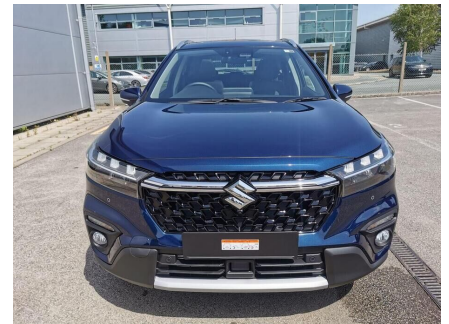

EASTHAM MOTORS

A friendly family business established for over 40 years

UP TO **10**
YEARS
WARRANTY

Suzuki S-Cross - 1.4 Boosterjet MHEV Ultra SUV 5dr Petrol Hybrid Auto ALLGRIP Euro 6 (s/s) (129 ps)

Only £29,499

Mileage: 10

Fuel Type: Petrol Hybrid

Doors: 5

Transmission: Automatic

Colour: Sphere Blue Pearl

Engine Size: 1.4L

NOW WITH A £5000 CASH SAVING|PCP AND HP FINANCE AVAILABLE AT 7.9% APR| Suzuki's latest Hybrid technology now used throughout the range |Top of the range Ultra model with a huge specification, including; 17" diamond cut alloy wheels, 9" touchscreen infotainment system, 360 camera system, 5 Seats, 5 doors, part leather interior, front and rear electric windows, front heated seats, steering wheel controls, cruise control, ISOFIX, Bluetooth, front and rear sensors, Apple car play, android auto, reverse camera, A/C, Auto headlights, alloy wheels and more! Feel free to call if you have any questions or would like to book in for a test drive! Eastham Motors are a friendly family business established for over 40 years selling new and used cars. We are the Suzuki main dealer for the Wirral and Chester areas and always have a good selection of new and used cars in stock. Please feel free to visit our website www.easthammotors.co.uk or call us on 0151 327 6389.

Welcome to Eastham Motors Ltd

Call us on: 0151 327 6389

Eastham Motors is a family-run car dealership established over 40 years ago supplying new and used cars to the Wirral, Cheshire and surrounding Merseyside areas. Based in the North West, Eastham Motors specialise in brand new Suzuki cars, as well as providing assistance with all your Suzuki and Hyundai parts / servicing needs. Browse through our website to choose from a wide range of stylish new Suzuki cars, or why not checkout our latest used cars, all of which are available to test drive today. 1247 New