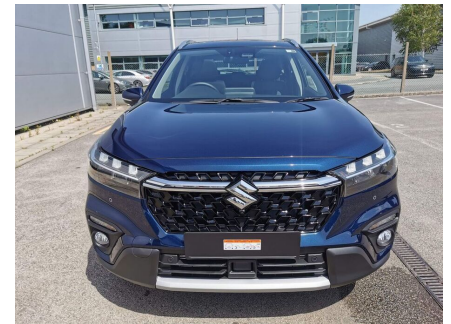

EASTHAM MOTORS

A friendly family business established for over 40 years

Suzuki SX4 S-Cross - 1.4 Boosterjet MHEV Ultra ALLGRIP Euro 6 (s/s) 5dr

Only £30,049

Mileage: 10

Fuel Type: Petrol Hybrid

Doors: 5

Transmission: Manual

Colour: Sphere Blue Pearl

Engine Size: 1.4L

NOW WITH A £3000 FINANCE DEPOSIT ALLOWANCE AND A £2000 CUSTOMER SAVING OR 0% APR OVER 2 YEARS WITH A MINIMUM OF 20% DEPOSIT! |CHOICE OF COLOURS PLEASE PHONE FOR DETAILS TODAY!|PCP AND HP FINANCE AVAILABLE AT 7.9% APR | Suzuki's latest Hybrid technology now used throughout the range|5 Seats, 5 doors, Part leather interior, Front and rear electric windows, front heated seats, steering wheel controls, cruise control, ISOFIX, 9" Touchscreen display, Bluetooth, panoramic sunroof, Apple car play, android auto, 360 camera, Reverse camera, A/C, Auto headlights, diamond cut alloy wheels and more! Feel free to call if you have any questions or would like to book in for a test drive! Eastham Motors are a friendly family business established for over 40 years selling new and used cars. We are the Suzuki main dealer for the Wirral and Chester areas and always have a good selection of new and used cars in stock. Please feel free to visit our website www.easthammotors.co.uk or call us on 0151 327 6389.

Welcome to Eastham Motors Ltd

Call us on: 0151 327 6389

Eastham Motors is a family-run car dealership established over 40 years ago supplying new and used cars to the Wirral, Cheshire and surrounding Merseyside areas. Based in the North West, Eastham Motors specialise in brand new Suzuki cars, as well as providing assistance with all your Suzuki and Hyundai parts / servicing needs. Browse through our website to choose from a wide range of stylish new Suzuki cars, or why not checkout our latest used cars, all of which are available to test drive today. 1247 New