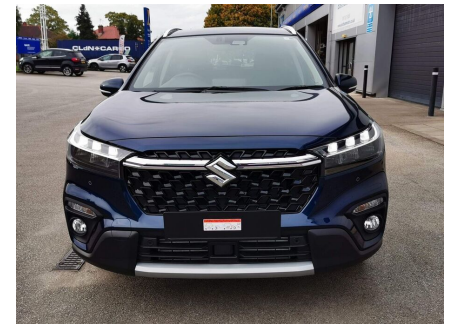

# EASTHAM MOTORS

A friendly family business established for over 40 years

## Suzuki SX4 S-Cross - 1.5 Boosterjet MHEV Motion SUV 5dr Petrol Hybrid Auto Euro 6 (s/s) (115 ps)

**Only £27,999**

**Mileage:** 10

**Fuel Type:** Petrol Hybrid

**Doors:** 5

**Transmission:** Automatic

**Colour:** Sphere Blue Pearl

**Engine Size:** 1.5L

SAVE A £1000 AND NOW WITH A £3000 FINANCE DEPOSIT ALLOWANCE OR 0% APR OVER 2 YEARS WITH A MINIMUM OF 20% DEPOSIT! | PLEASE GET IN TOUCH TODAY TO ORDER!|PCP AND HP FINANCE AVAILABLE AT 7.9% APR | Suzuki's latest Hybrid technology now used throughout the range|5 Seats, 5 doors, cloth interior, Front and rear electric windows, front heated seats, steering wheel controls, cruise control, ISOFIX, Touchscreen display, Bluetooth, Apple car play, android auto, Reverse camera, A/C, Auto headlights, alloy wheels and more! Feel free to call if you have any questions or would like to book in for a test drive! Eastham Motors are a friendly family business established for over 40 years selling new and used cars. We are the Suzuki main dealer for the Wirral and Chester areas and always have a good selection of new and used cars in stock. Please feel free to visit our website [www.easthammotors.co.uk](http://www.easthammotors.co.uk) or call us on 0151 327 6389.