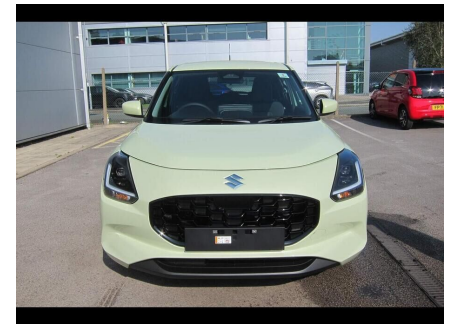

EASTHAM MOTORS

A friendly family business established for over 40 years

Suzuki Swift - 1.2 MHEV Motion Euro 6 (s/s) 5dr

Only £19,799

Mileage: 10

Fuel Type: Petrol Hybrid

Doors: 5

Transmission: Manual

Colour: Cool Yellow

Engine Size: 1.2L

The all new 2024 Suzuki Swift is now here! This Suzuki Swift Motion is finished in Cool yellow metallic and 16" silver alloy wheels! This entry model comes packed with a high level of factory specification from standard 9" infotainment system, wireless smartphone link, Android Auto, Apple car play, Bluetooth, Navigation, air conditioning, front heated seats, adaptive cruise control, lane assist, bling spot monitor, all electric windows, rear view camera with parking sensors, wireless smartphone link, keyless entry and much more! Now available with £500 finance deposit allowance at 7.9% APR or 0% finance available over 2 years with a 20% deposit! Feel free to call if you have any questions or would like to book in for a test drive! Eastham Motors are a friendly family business established for over 45 years selling quality new and used cars. We are the Suzuki main dealer for the Wirral and Chester areas and always have a good selection of new and used cars in stock. All of our used cars are fully HPI clear and any servicing work is carried out by our in house, Suzuki trained technicians. Please feel free to visit our website www.easthammotors.co.uk or call our friendly team on 0151 327 6389.